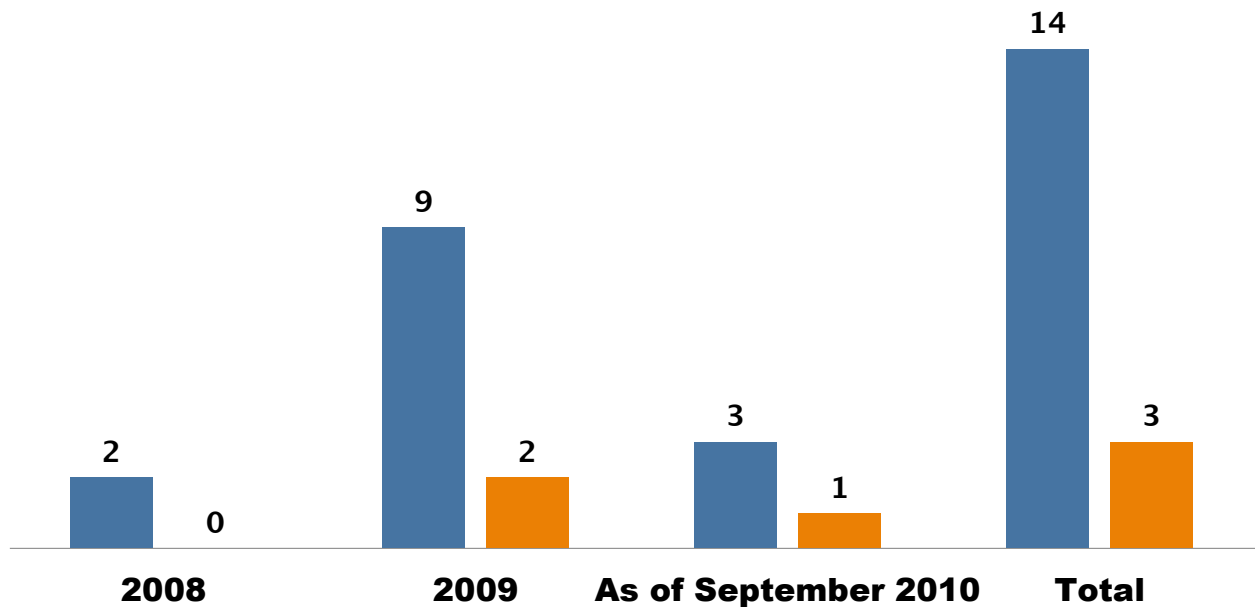

■ Residential
■ Commercial

Solar PV Activity Per Year

Solar Water Heater Activity Per Year

United State Census Bureau

Bexar County

Housing units, 2009 = 618,316

<http://quickfacts.census.gov/qfd/states/48000.html>