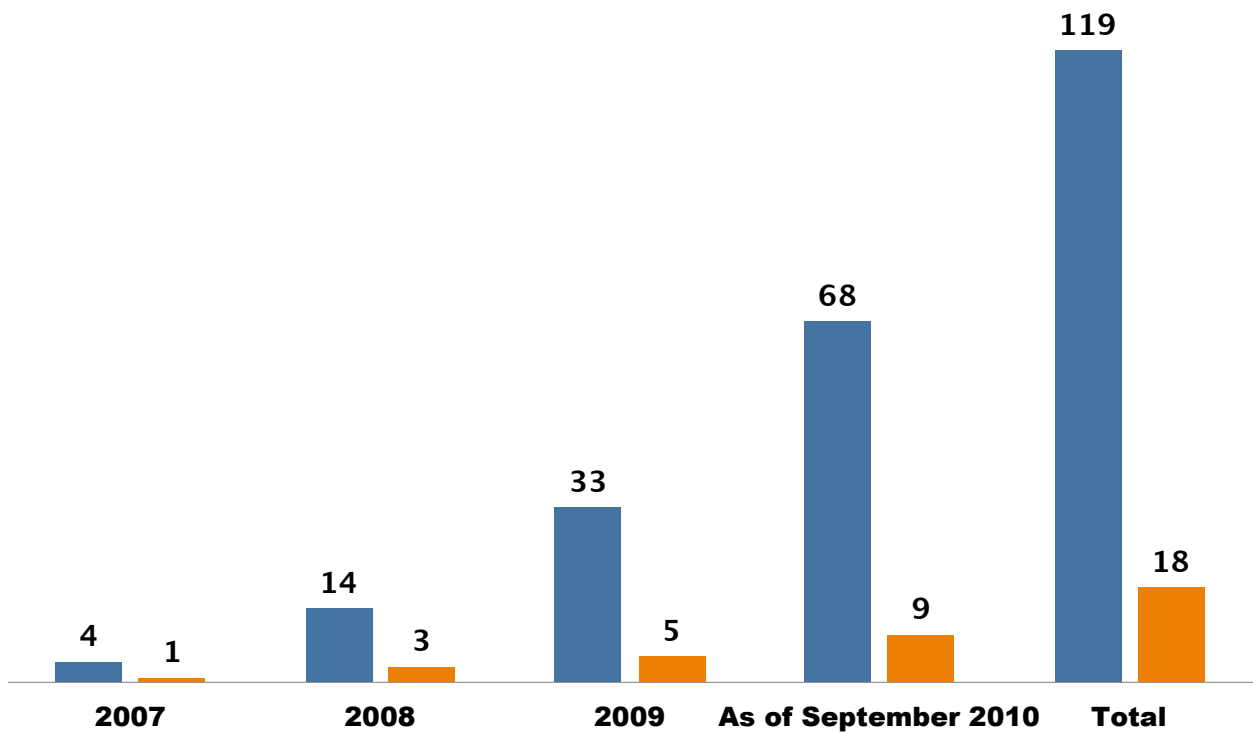

■ Residential
■ Commercial

Solar PV Activity Per Year

Solar Water Heater Activity Per Year

United State Census Bureau

Bexar County

Housing units, 2009 = 618,316

<http://quickfacts.census.gov/qfd/states/48000.html>